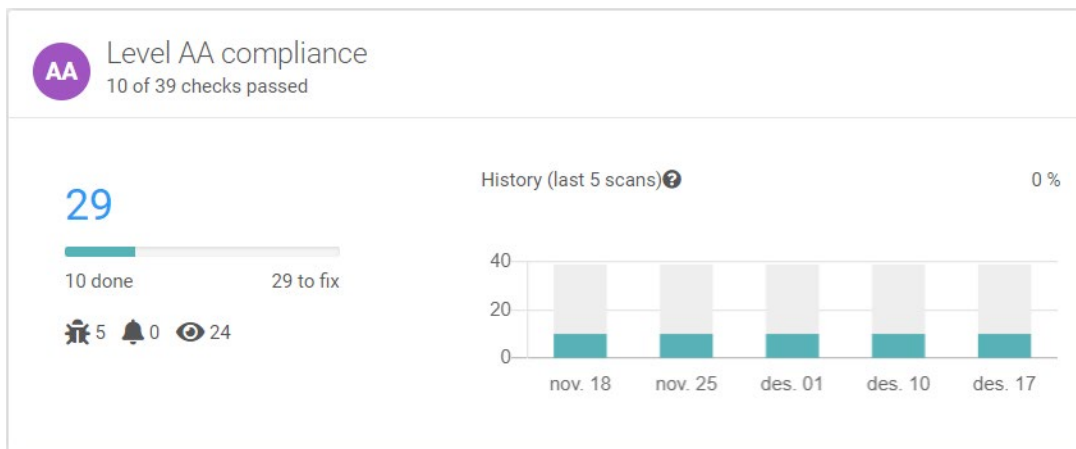

### Accessibility Diagnostics

Percentage shows number of pages that are compliant with all Accessibility checks

Showing All

Industry average

Failing accessibility checks

**94 /180**

↑ 100%

Pages with failing checks