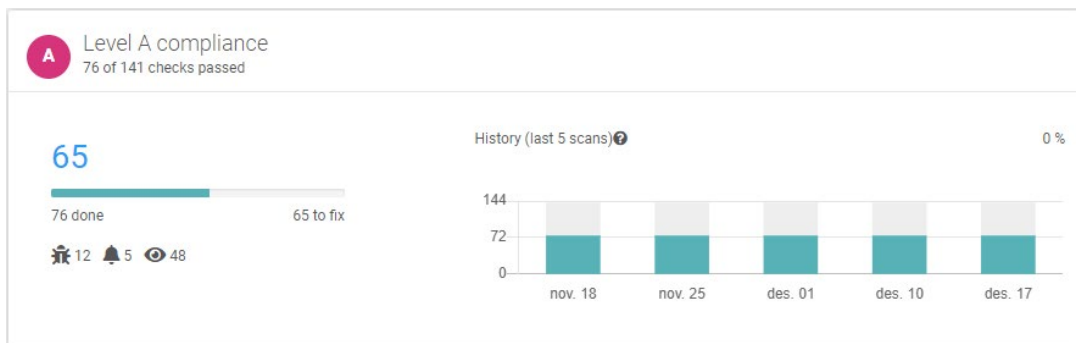

### Accessibility Diagnostics

Percentage shows number of pages that are compliant with all Accessibility checks

Showing All

Industry average

Failing accessibility checks

**94 /180**

↑ 100%

Pages with failing checks